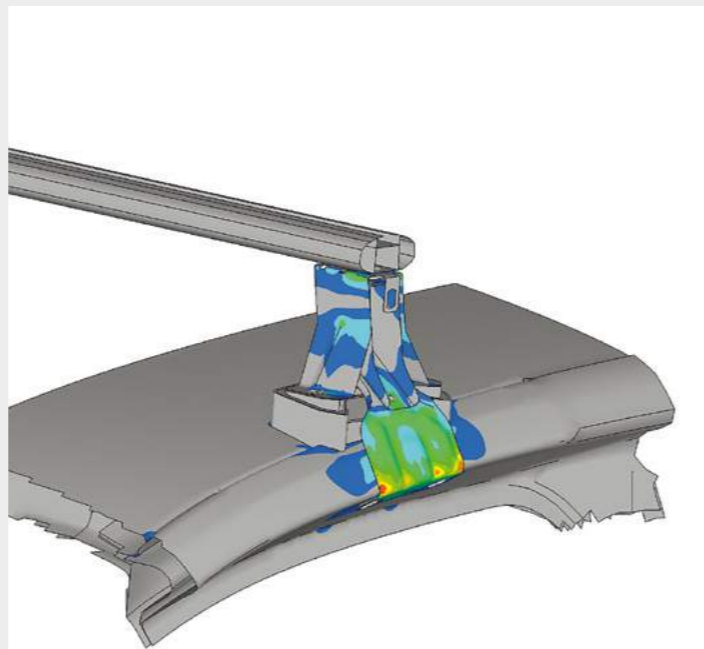

Basic roof rack

ŠKODA Genuine Accessories
For OCTAVIA (5E5 071 126)

Transverse roof rack

ŠKODA Genuine Accessories
For OCTAVIA ESTATE (5E9 071 151)

HANDLE WITH CARE

Our racks undergo a number of demanding tests, from corrosion resistance and loading capacity to durability and water tightness. They're also subjected to simulated crash conditions, where a rack loaded with 90kg must remain on the car body under a force of approximately 12G. After all, the last thing we'd ever want is your luggage or bikes to go on a trip without you.